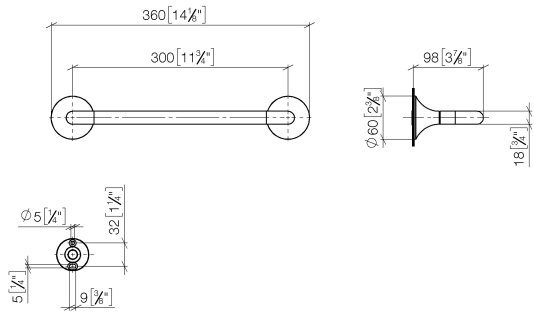

83 030 809

- gauge 300 mm
- width 360mm
- height 60 mm
- rosette Ø 60 mm
- 98mm projection

| | | |
|---|-------------------------------------|---------------|
|  | Chrome | 83 030 809-00 |
|  | Brushed Platinum | 83 030 809-06 |
|  | Platinum | 83 030 809-08 |
|  | Dark Chrome | 83 030 809-19 |
|  | Brushed Durabronze (23kt Gold) | 83 030 809-28 |
|  | Brushed Bronze | 83 030 809-42 |
|  | Brushed Champagne (22kt Gold) | 83 030 809-46 |
|  | Champagne (22kt Gold) | 83 030 809-47 |
|  | Brushed Dark Platinum | 83 030 809-99 |

83 030 809

mm [inches]

83 030 809

Parts for other finishes can be found here: Brushed Platinum

Spare parts list

| No. | Item Number | Name | Quantity used | Delivery time |
|-----|--------------------|------------|---------------|---------------|
| 1 | 05 30 31 025 00 90 | fixing set | 1 | 2 |