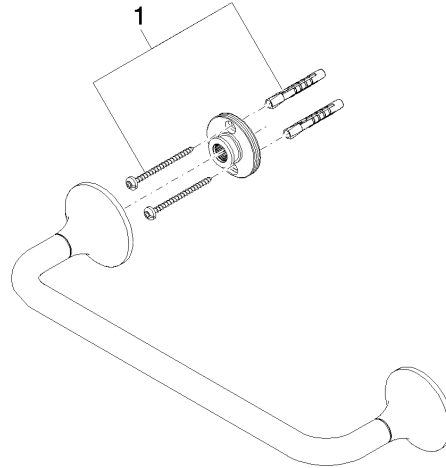

83 030 809

- gauge 300 mm
- width 360mm
- height 60 mm
- rosette Ø 60 mm
- 98mm projection

| | | |
|---|-------------------------------------|---------------|
|  | Chrome | 83 030 809-00 |
|  | Brushed Platinum | 83 030 809-06 |
|  | Platinum | 83 030 809-08 |
|  | Dark Chrome | 83 030 809-19 |
|  | Brushed Durabronze (23kt Gold) | 83 030 809-28 |
|  | Brushed Bronze | 83 030 809-42 |
|  | Brushed Champagne (22kt Gold) | 83 030 809-46 |
|  | Champagne (22kt Gold) | 83 030 809-47 |
|  | Brushed Dark Platinum | 83 030 809-99 |

83 030 809

mm [inches]

83 030 809

Parts for other finishes can be found here: Brushed Platinum

Spare parts list

| No. | Item Number | Name | Quantity used | Delivery time |
|-----|--------------------|------------|---------------|---------------|
| 1 | 05 30 31 025 00 90 | fixing set | 1 | 2 |